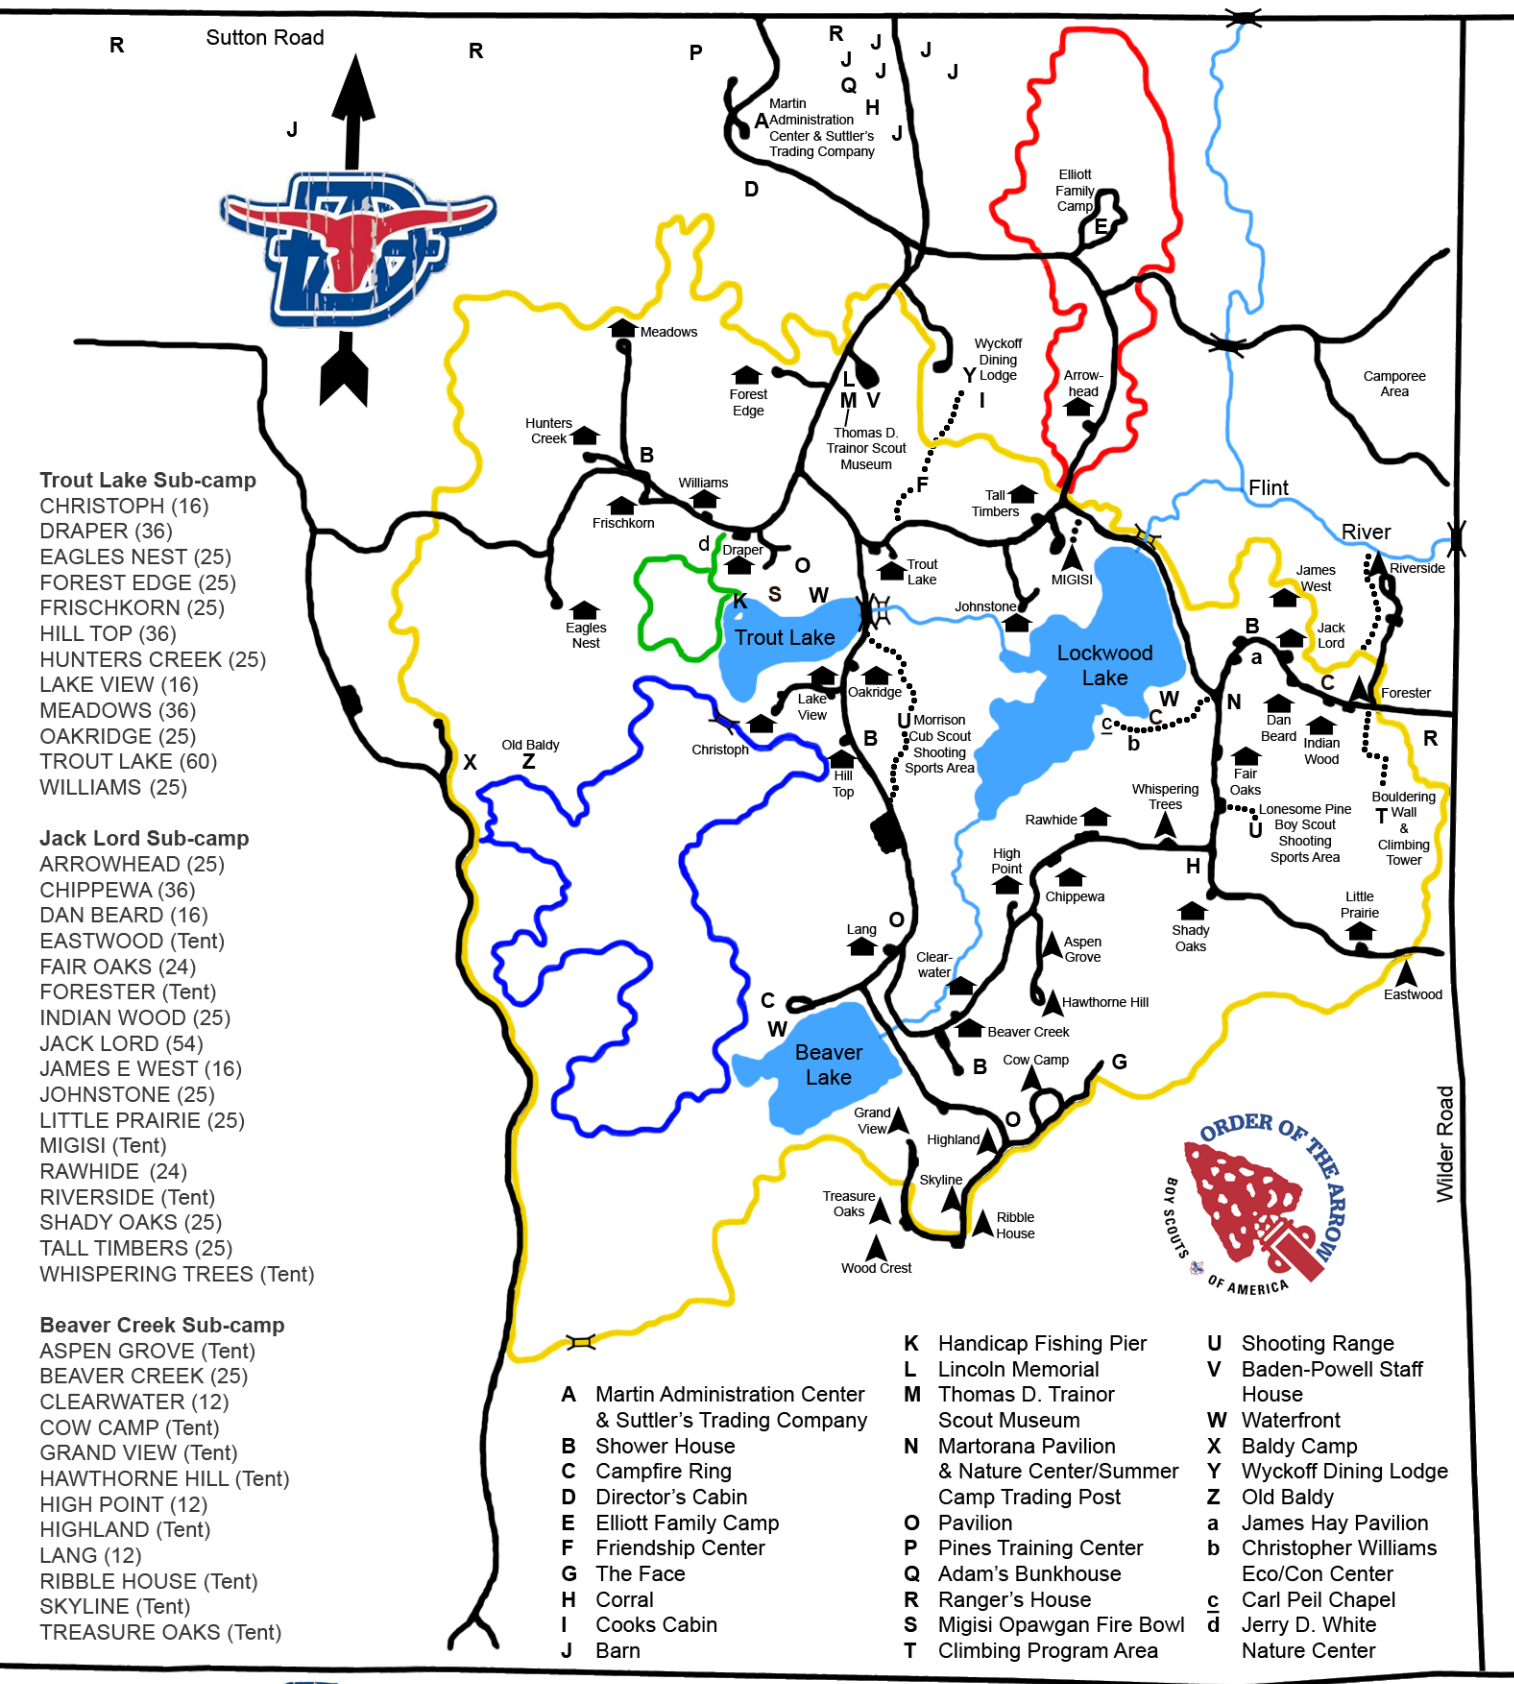

D-BAR-A SCOUTRANCH

880 EAST SUTTON ROAD, METAMORA, MICHIGAN 48455 (810) 678-2130

1. **Trout Lake Sub-camp**
   CHRISTOPH (16)
   DRAPER (36)
   EAGLES NEST (25)
   FOREST EDGE (25)
   FRISCHKORN (25)
   HILL TOP (36)
   HUNTERS CREEK (25)
   LAKE VIEW (16)
   MEADOWS (36)
   TROUT LAKE (60)
   WILLIAMS (25)

1. **Jack Lord Sub-camp**
   ARROWHEAD (25)
   CHIPPEWA (36)
   DAN BEARD (16)
   EASTWOOD (Tent)
   FAIR OAKS (24)
   FORESTER (Tent)
   INDIAN WOOD (25)
   JACK LORD (54)
   JAMES E WEST (16)
   JOHNSTONE (25)
   LITTLE PRAIRIE (25)
   MIGISI (Tent)
   RAWHIDE (24)
   RIVERSIDE (Tent)
   SHADY OAKS (25)
   TALL TIMBERS (25)
   WHISPERING TREES (Tent)

1. **Beaver Creek Sub-camp**
   ASPEN GROVE (Tent)
   BEAVER CREEK (25)
   CLEARWATER (12)
   COW CAMP (Tent)
   GRAND VIEW (Tent)
   HAWTHORNE HILL (Tent)
   HIGH POINT (12)
   HIGHLAND (Tent)
   LANG (12)
   RIBBLE HOUSE (Tent)
   SKYLINE (Tent)
   TREASURE OAKS (Tent)

1. **A** Martin Administration Center & Suttler's Trading Company
   B Shower House
   C Campfire Ring
   D Director's Cabin
   E Elliott Family Camp
   F Friendship Center
   G The Face
   H Corral
   I Cooks Cabin
   J Barn

1. **K** Handicap Fishing Pier
   L Lincoln Memorial
   M Thomas D. Trainor Scout Museum
   N Martorana Pavilion & Nature Center/Summer Camp Trading Post
   O Pavilion
   P Pines Training Center
   Q Adam's Bunkhouse
   R Ranger's House
   S Migisi Opawgan Fire Bowl
   T Climbing Program Area

1. **U** Shooting Range
   V Baden-Powell Staff House
   W Waterfront
   X Baldy Camp
   Y Wyckoff Dining Lodge
   Z Old Baldy
   a James Hay Pavilion
   b Christopher Williams Eco/Con Center
   c Carl Peil Chapel
   d Jerry D. White Nature Center

1. **TRAIL LEGEND**
   Pedro Yellow Loop (6.0 miles)
   Pedro Red Loop (1.6 miles)
   Pedro Blue Loop (2.4 miles)
   Handicap Nature Trail (0.6 miles)
   Other Trails

1. **D-BAR-A LEGEND (1700 Acres)**
   Cabin
   Tent Site
   Road
   Road Bridge
   Foot Bridge
   River